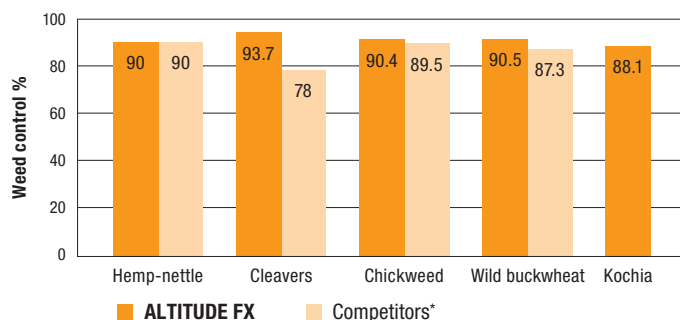

ALTITUDE FX on CLEARFIELD wheat technology sheet

The Chemical Company

Why choosing ALTITUDE FX makes sense

ALTITUDE FX® gives you the best weed control. Period. Anywhere. Anytime. Along with control of cleavers, hemp-nettle, chickweed and even heavy populations of kochia and wild buckwheat, it has a wide crop application window and ensures flexibility. ALTITUDE FX, as part of the **CLEARFIELD®** production system for wheat, is the best weed control in cereals, period.

Best weed control in wheat – period!

BASF Internal Field Trials, 2002-2005.

*Competitive products include Horizon®/Frontline™ and Puma® Super/Refine Extra®/MCPA tank-mixes. Frontline is labeled for control of cleavers and Refine Extra is labeled for suppression.

What crops can follow ALTITUDE FX in the rotation

One year after applying ALTITUDE FX, you can safely seed the following crops:

Canary seed	Field peas	Spring wheat
Canola	Flax	Tame oats
CLEARFIELD canola	Lentils	
Durum wheat	Spring barley	

BASF continues to do research on rotational crops for the ALTITUDE FX label. Always read and follow current label recommendations as they pertain to follow-crop recommendations.

What ALTITUDE FX controls

Broadleaf weeds controlled	Annual sunflower	Mustards (except dog and tansy)
	Chickweed	Prickly lettuce
	Cleavers (1-4 whorls)	Redroot pigweed (1-4 leaf)
	Cocklebur	Round leaf mallow
	Common burdock	Russian thistle
	Common ragweed	Shepherd's-purse
	Cow cockle	Stinkweed
	Flixweed	Vetch
	Hemp-nettle (2-6 leaf)	Volunteer canola
	Kochia (includes biotypes resistant to Group 2 herbicides)	Volunteer flax (1-12 cm)
	Lamb's-quarters	Wild buckwheat
Broadleaf weeds suppressed	Green smartweed	Wild radish
		Stork's-bill (1-8 leaf)
Grassy weeds controlled	Barnyard grass	Volunteer durum wheat
	Green foxtail	Volunteer spring wheat (non-CLEARFIELD wheat only)
	Japanese brome (suppression only)	Volunteer tame oats
	Persian darnel	Wild oats
	Volunteer barley	Yellow foxtail
	Volunteer canary seed	

BASF continues to do research to add more weeds to the ALTITUDE FX label. Always read and follow label directions as they pertain to weed control recommendations.

Altitudefx
for CLEARFIELD® wheat