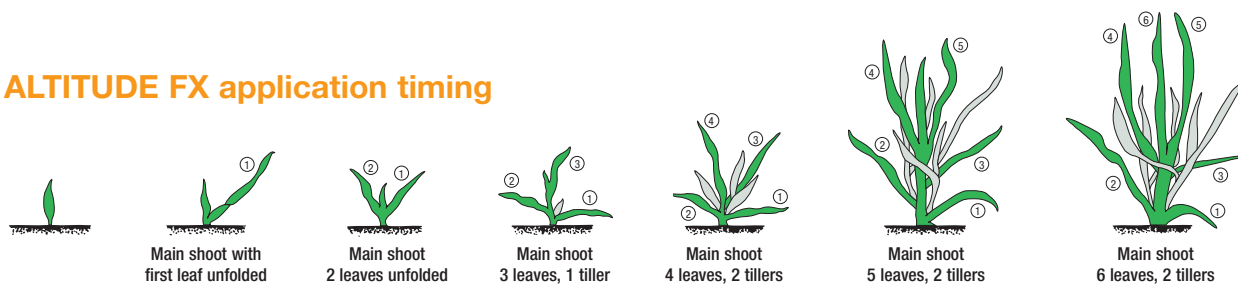

ALTITUDE FX application timing

Optimal application timing

Green leaves indicate true leaves. Grey shaded leaves indicate tillers.

When to apply ALTITUDE FX

Apply ALTITUDE FX® when wheat plants are in the 3- to 6-leaf stage. The third leaf should be fully extended to ensure optimum crop tolerance. Please note that under stressful conditions, plants do not develop as quickly or as uniformly as normal. Growers should scout their fields prior to application to ensure correct staging for optimum crop tolerance.

Crop	CDC Imagine: 3- to 6-leaf stage
Broadleaf weeds	Cotyledon to 4-leaf stage
Grassy weeds	1- to 4-leaf stage (maximum of 2 tillers)

How much to apply

Each case of ALTITUDE FX contains enough herbicide to treat 20 acres. Use with 0.25% v/v non-ionic surfactant, such as Agral 90, Ag-Surf or Surf 92.

ALTITUDE FX is now registered at 5 gallons/acre as well as 10 gallons/acre.

How ALTITUDE FX works

Upon application, the systemic activity of ALTITUDE FX stops weed growth within 24 hours. Visible symptoms appear within 7-10 days and, depending on environmental conditions, weed death occurs within 14-21 days after application.

Application tips

- To maximize herbicide performance, apply ALTITUDE FX to weeds that are actively growing.
- Avoid applying ALTITUDE FX immediately after a frost or during unseasonably cold weather.
- ALTITUDE FX is approved for use in all soil zones.
- Only use ALTITUDE FX on **CLEARFIELD®** wheat.
- Always ensure you use an NIS with ALTITUDE FX.
- Correctly stage and spray your volunteer barley no later than 4-leaf, 2 tillers.

For more information about ALTITUDE FX, call **AgSolutions®** by BASF at 1-877-371-BASF (2273) or visit our website at www.agsolutions.ca

Always read and follow label directions.

AgSolutions, ALTITUDE FX, **CLEARFIELD** and the UNIQUE **CLEARFIELD** SYMBOL are registered trademarks of BASF. All other products mentioned are trademarks or registered trademarks of their respective companies. © 2009 BASF Canada Inc.

Altitudefx®
for CLEARFIELD® wheat