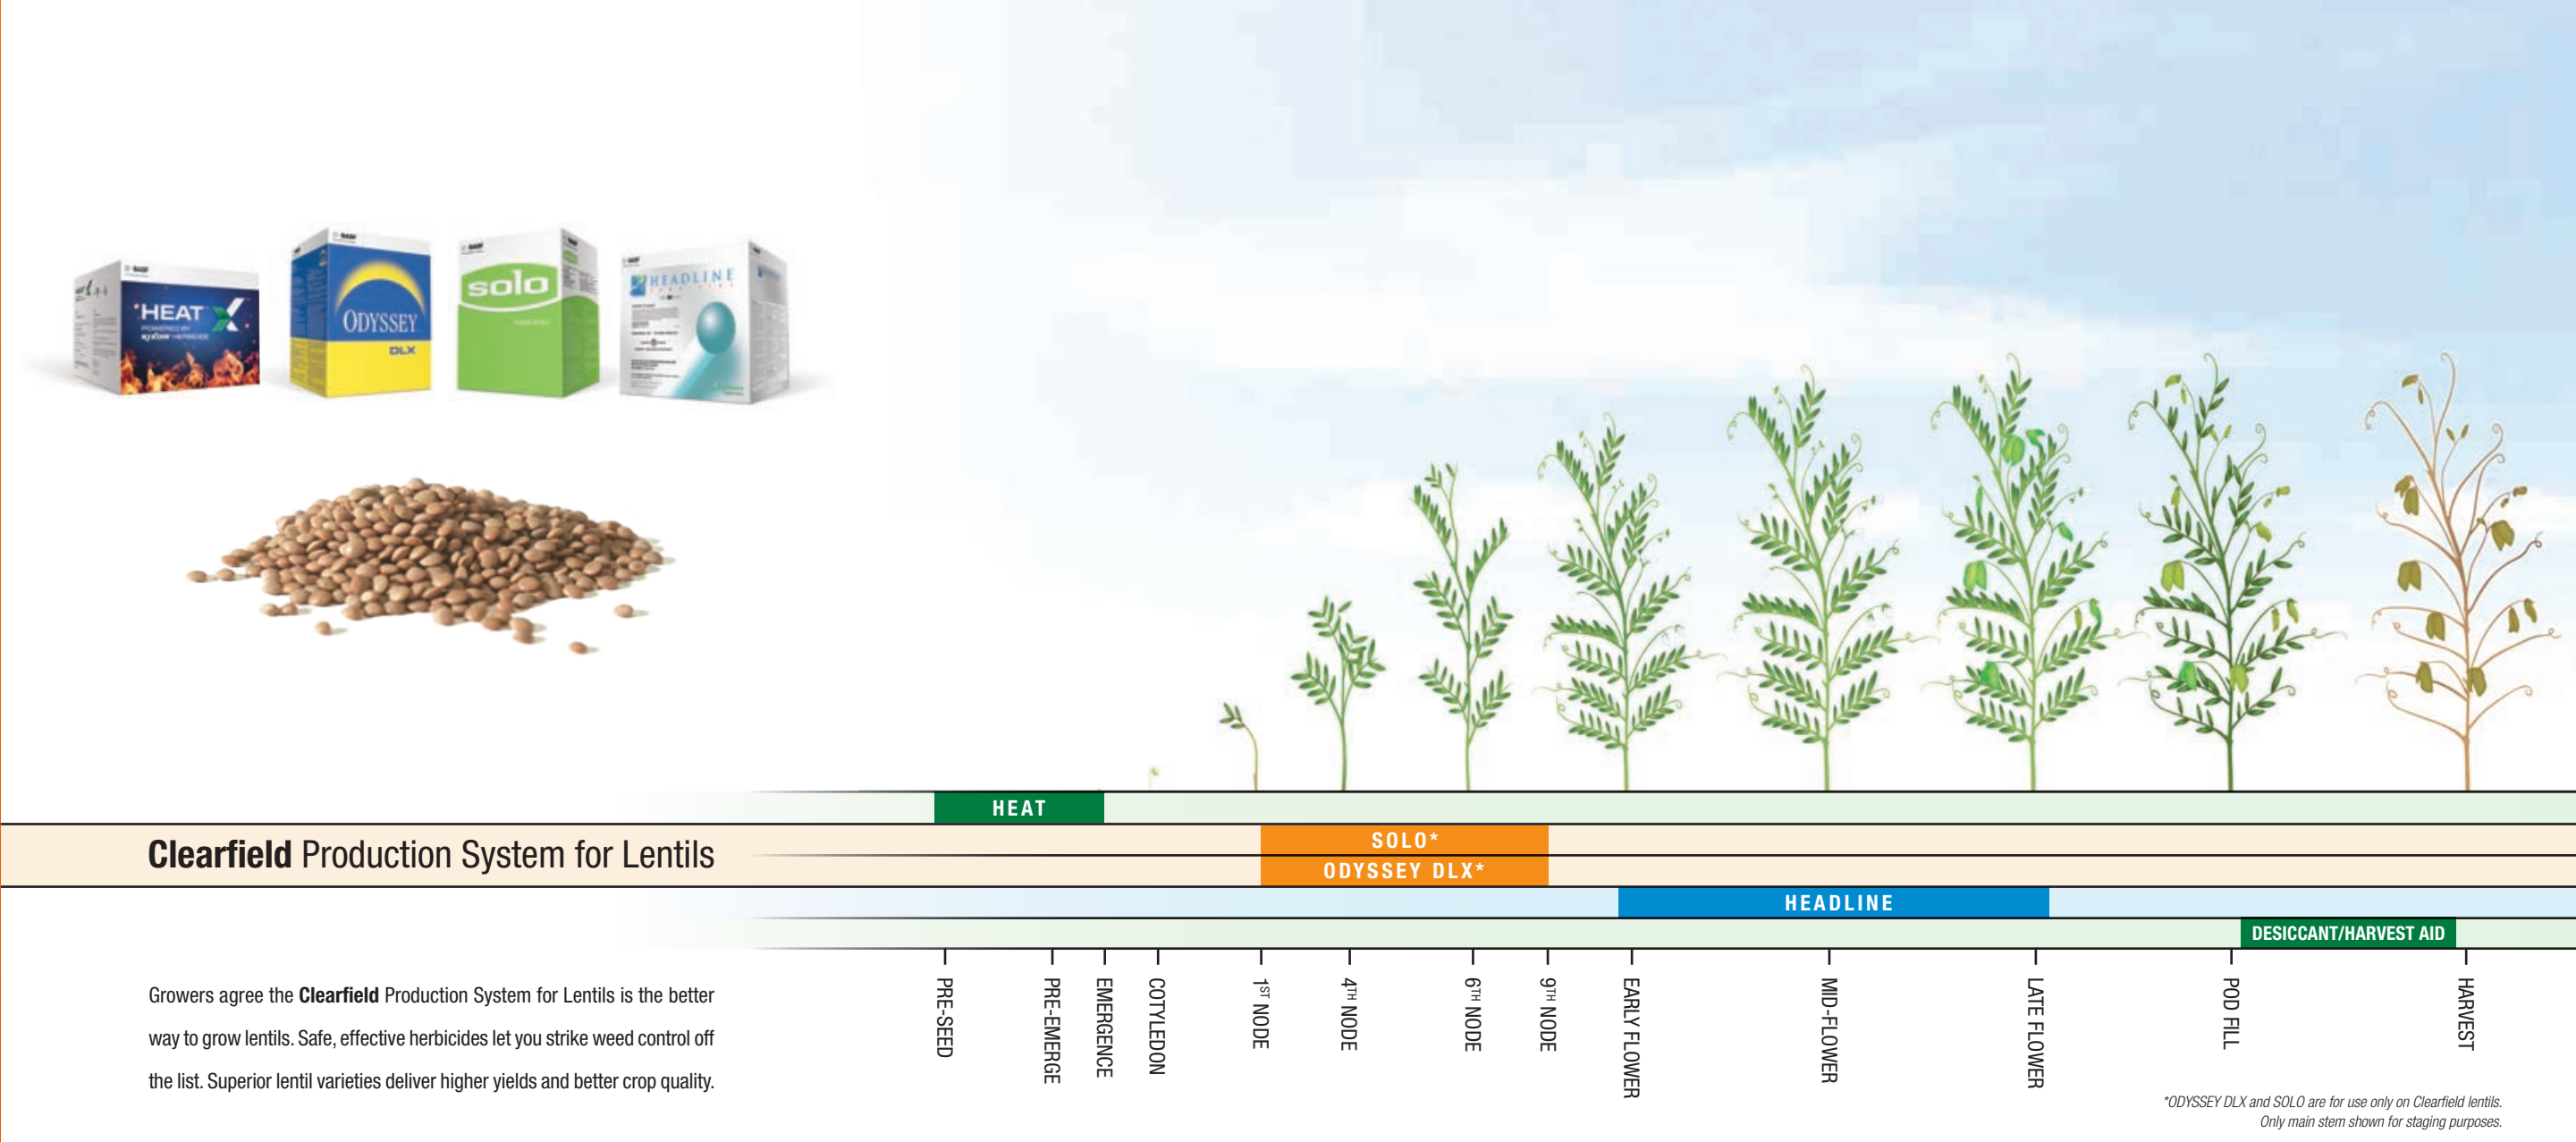

Clearfield Production System for Lentils

Growers agree the **Clearfield** Production System for Lentils is the better way to grow lentils. Safe, effective herbicides let you strike weed control off the list. Superior lentil varieties deliver higher yields and better crop quality.

*ODYSSEY DLX and SOLO are for use only on Clearfield lentils. Only main stem shown for staging purposes.

NOTES:

READY TO GROW YOUR BEST LENTIL CROP EVER?

Invest in the ideal acre and save through **GrowForward Rewards**. Visit your **BASF retailer** or call **AgSolutions® by BASF** at 1-877-371-BASF (2273).

Always read and follow label directions.

AgSolutions, Clearfield, HEADLINE, ODYSSEY, SOLO and the UNIQUE CLEARFIELD SYMBOL are registered trade-marks and AgCelence, HEAT and the unique KIXOR X symbol are trade-marks of BASF. All other products mentioned are trade-marks or registered trade-marks of their respective companies. © 2010 BASF Canada Inc.