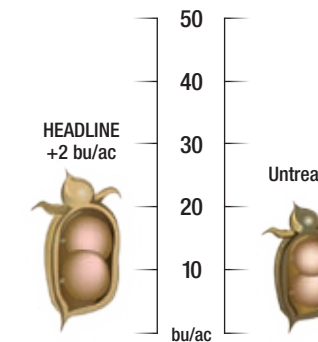

## PUSH YOUR LENTILS TO NEW LIMITS.

- Unique AgCelence™ benefits and superior disease control.
- Growers report better seed quality, higher yield and improved harvestability.
- Yields boosted by an average of 2-3 bu/ac in 63 trials over the past 4 years.

Treated

Untreated

Lentils treated with HEADLINE™

Average yield increase – Lentils

Source: 2006-2009 grower trials in SK. (N=63)